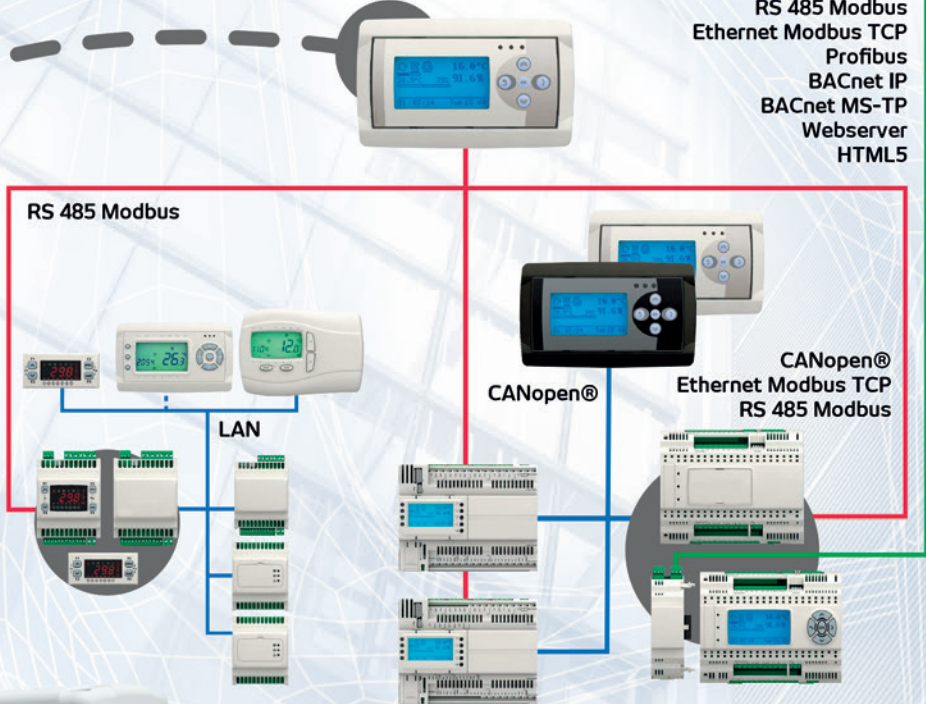

# eatec

RS 485 Modbus  
 Ethernet Modbus TCP  
 Profibus  
 BACnet IP  
 BACnet MS-TP  
 Webservice  
 HTML5

one  
 source  
 global  
 solution

## Production

- Field devices
- Control systems
- Electronic controllers and complete systems for thermoregulation and process automation
- Software systems

## Distribution

- Electronic controllers and PLC
- Electric switch boards
- Metering systems